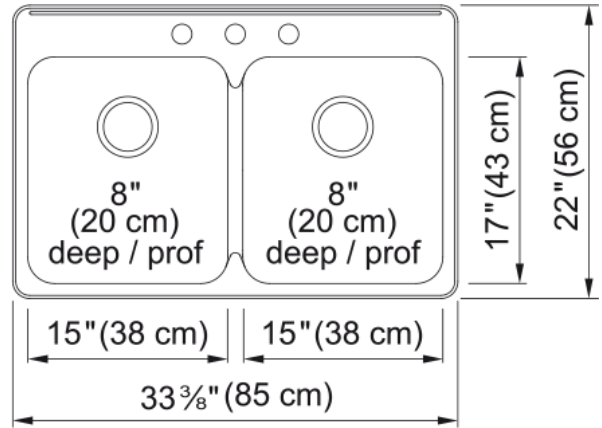

Steel Queen Drop In Sink QDLA2233-8-3N | 101.0620.208

Technical Data

Aspect

Sink type	Sink
Type of material	Stainless steel
Number of bowls	2
Color	Steel
Surface finish	Silk

Product Dimensions

Exterior size: right to left	33.386
Exterior size: front to back	22.008
Large bowl size: right to left	15
Large bowl size: front to back	17.008
Large bowl: depth	7.992
Small bowl size: right to left	15
Small bowl size: front to back	17.008
Small bowl: depth	7.992

Installation

Minimum cabinet size	36"
----------------------	-----

Product specifications

Installation type	Topmount / drop in
Drain hole	3 1/2"
Position of drainer	No drainer

Product identification

Product brand	Kindred
Collection	Steel Queen